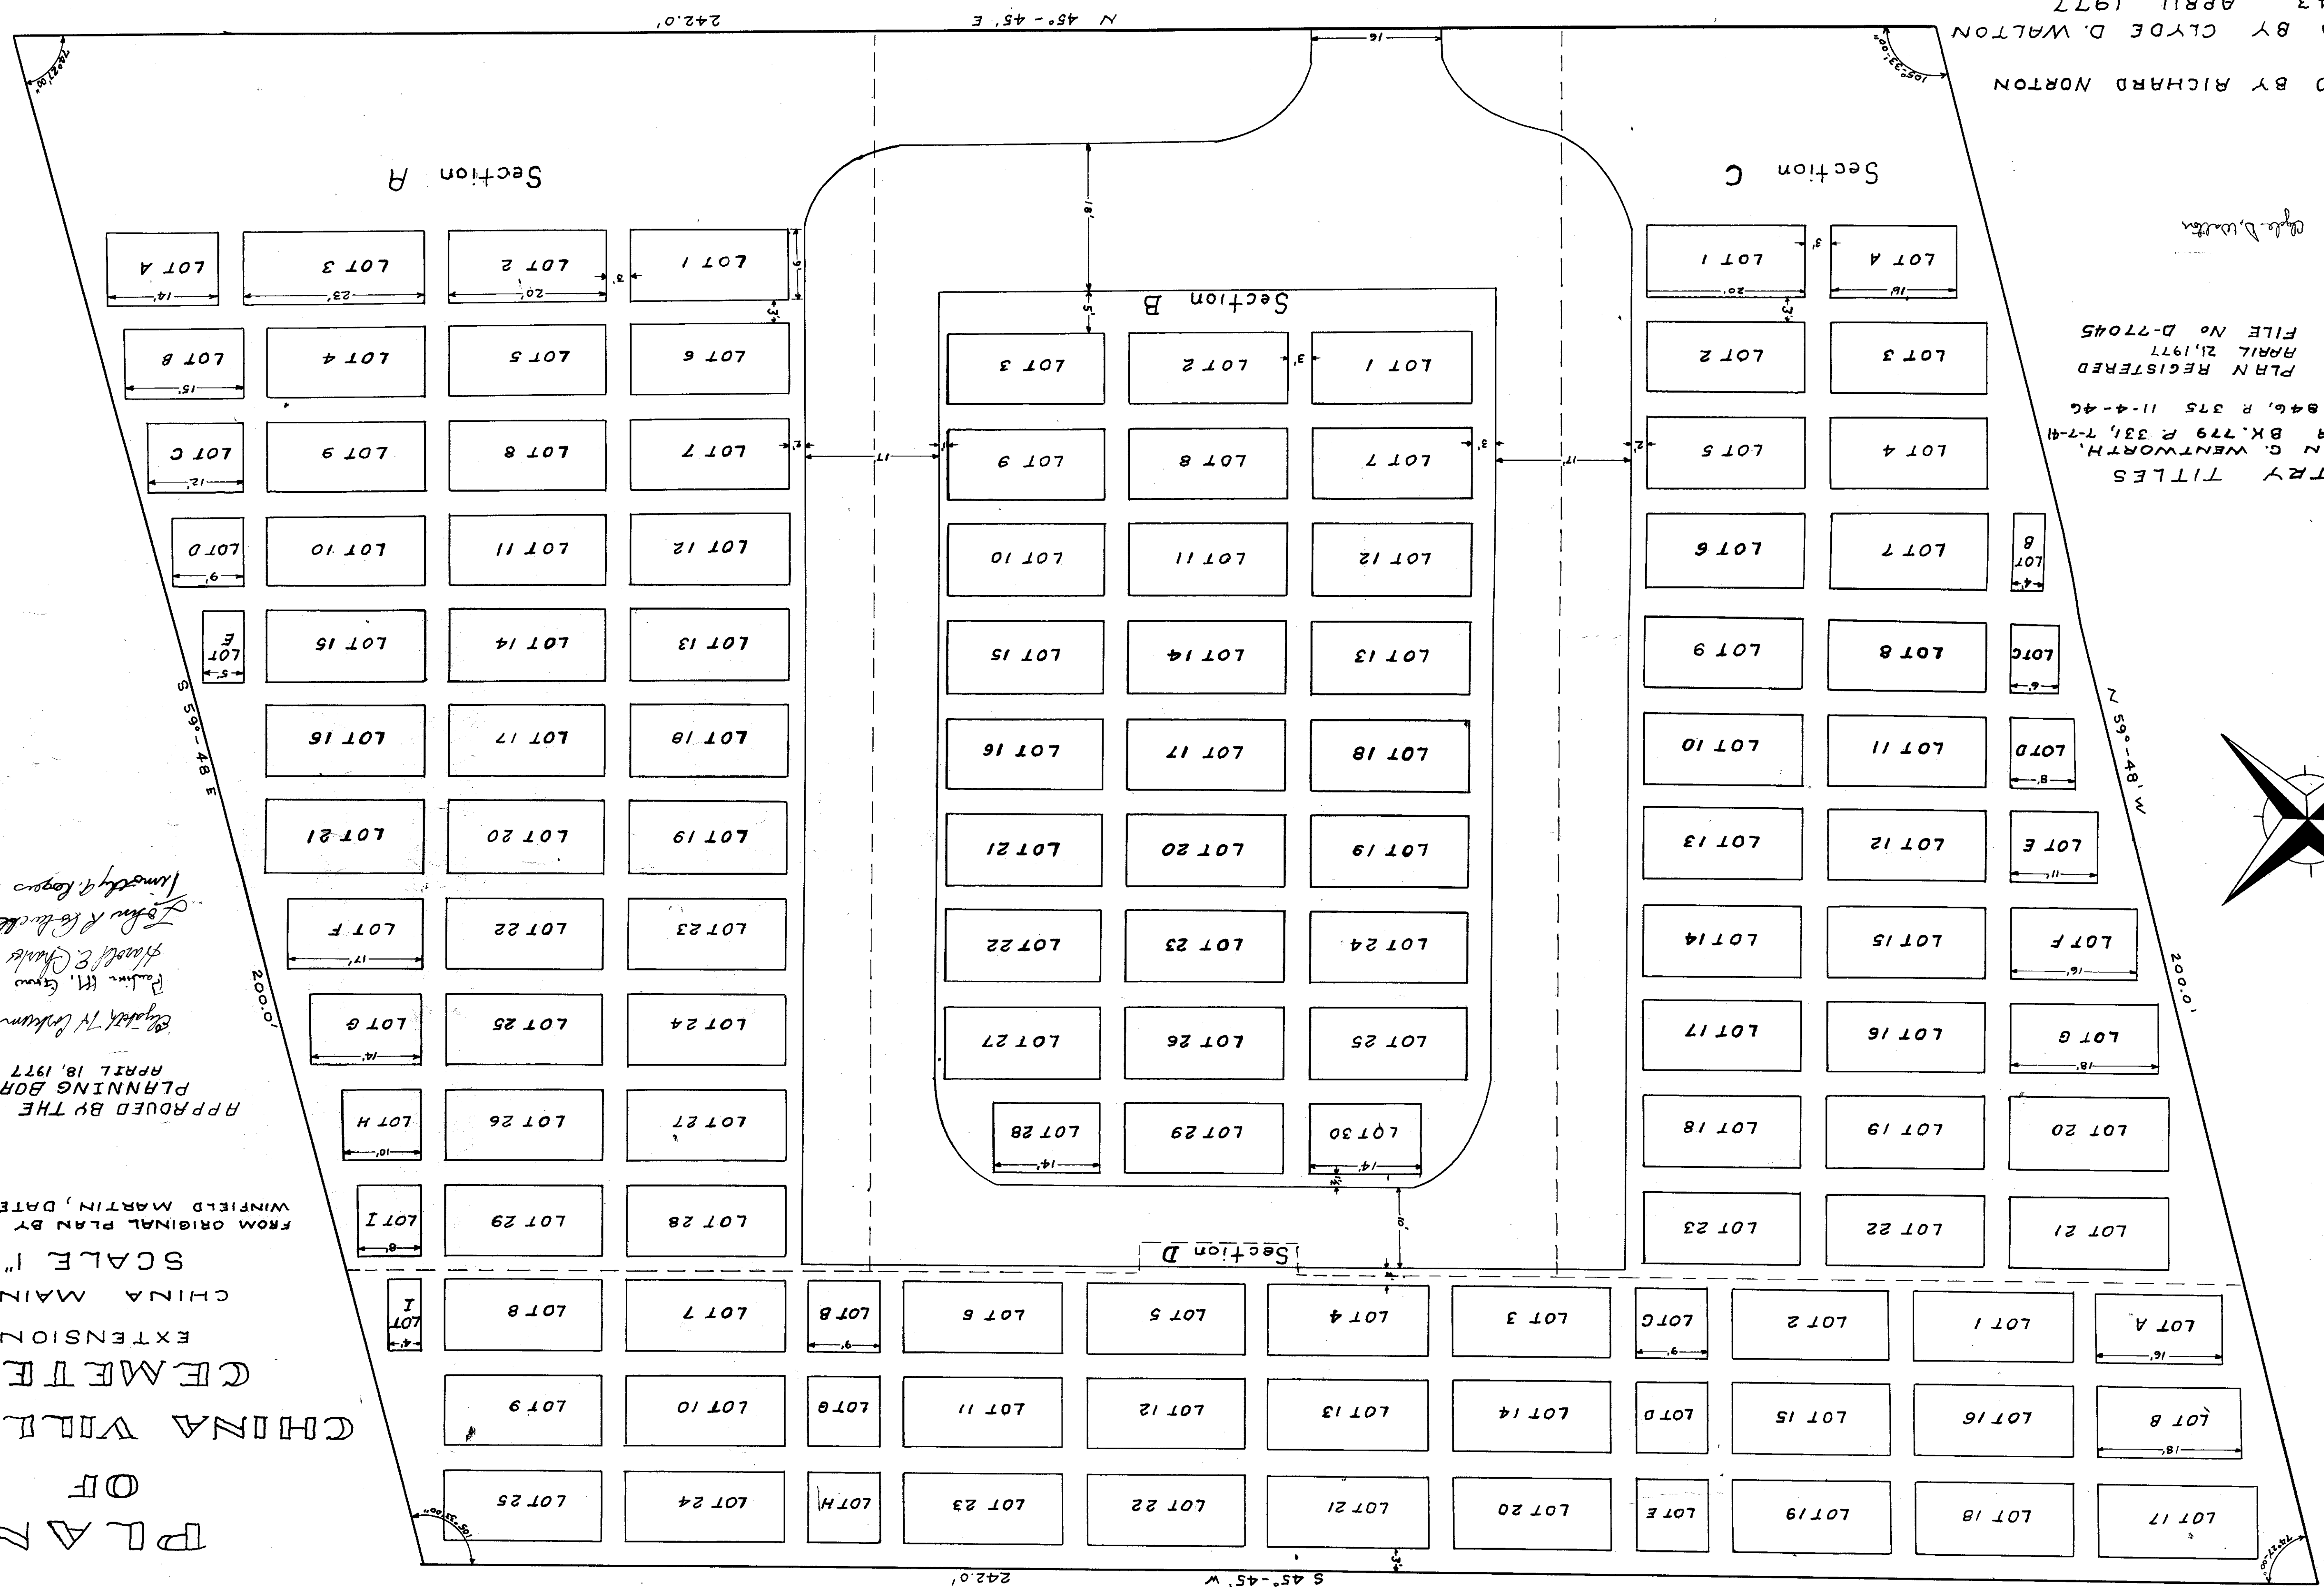

PLAN OF CHINA VILLAGE CEMETERY EXTENSION

CHINA MAINE
 SCALE 1" = 10'
 FROM ORIGINAL PLAN BY ROBERT & WINFIELD MARTIN, DATED SEPT. 1947
 APPROVED BY THE CHINA PLANNING BOARD
 APRIL 18, 1977
 [Signatures: Robert W. Martin, Winfield E. Martin, John R. B. Hall, Kennedy & Rogers]

REGISTRY TITLES
 BATEMAN G. WENTWORTH,
 GRANTOR BK. 779 P. 331, 7-7-41
 AND BK 846, P. 375 11-4-46
 PLAN REGISTERED
 APRIL 21, 1977
 FILE NO D-77045
 Clyde D. Walton

PLOTTED BY RICHARD NORTON
 CHECKED BY CLYDE D. WALTON
 RLS 543 APRIL 1977