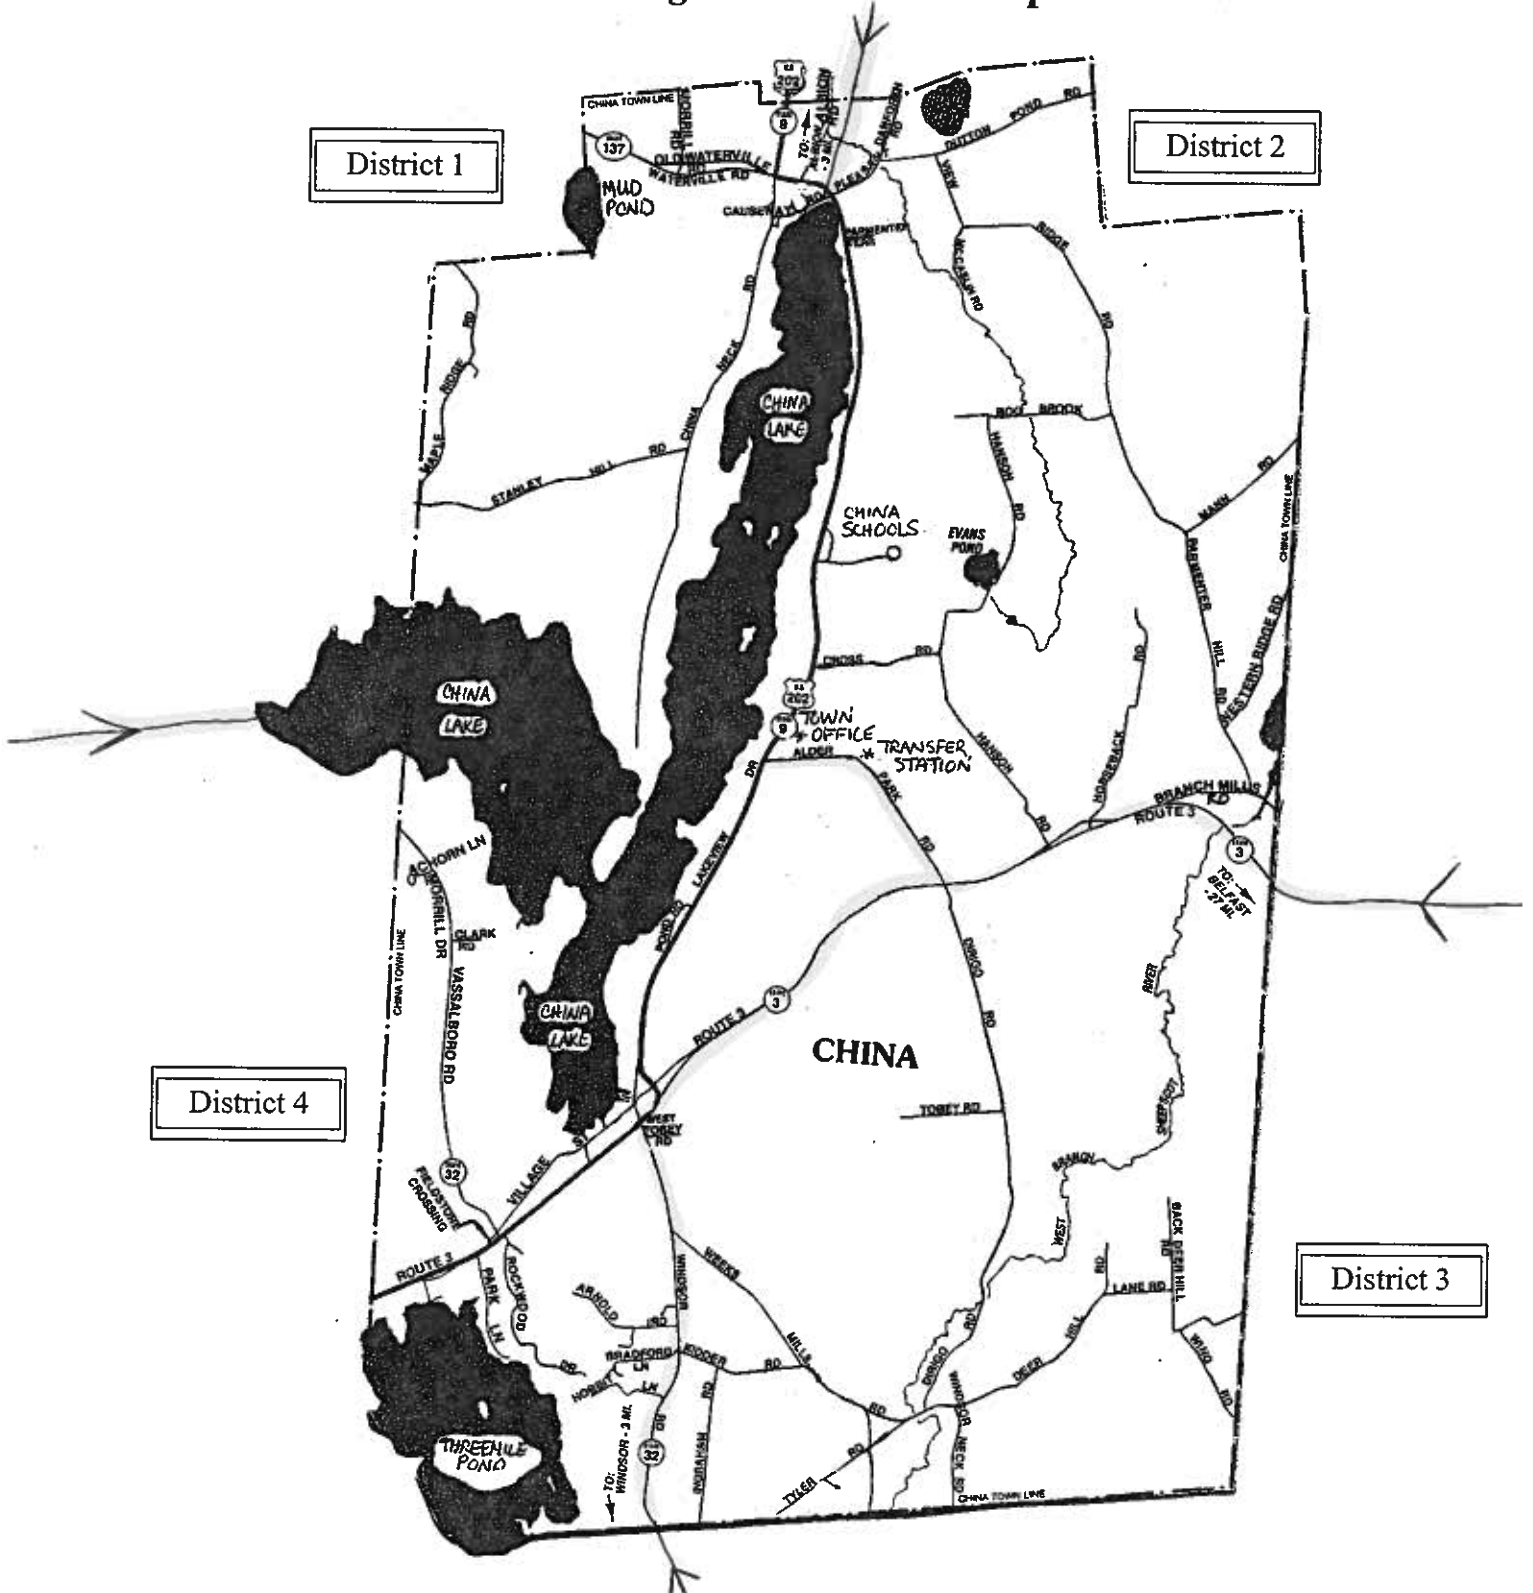

Budget Committee District Map Planning Board District Map

*Please see the reverse side for an aide in the description of each district.

The map is separated into four districts:

- **District 1** is northwesterly of China Lake. From the China/Albion line, follow the Muldoon to the Causeway Road/Pleasant View Ridge Road intersection, and then this district will include everyone to the west of that line and north of the point where the west basin and east basin meet following the west basin to the Vassalboro line and bound by the Vassalboro/China/Winslow/Albion town lines.
- **District 2** is northeasterly of China Lake and encompasses the area north of the Alder Park Road and north of Fire Road 44 following the right-of-way to the lake, north of Route 3 to the Palermo line including the islands in the main section of the lake and bound by the Albion/China/Palermo town lines.
- **District 3** is southeasterly of Route 3 from the Palermo line to the Windsor Road and east of the Windsor Road and bound by the Windsor/China/Palermo town lines.
- **District 4** is southwesterly of the Windsor Road, southwesterly of the Alder Park Road, south of Fire Road 44 following the right-of-way to the lake, and bound by Vassalboro/China/Windsor town lines.

All districts are divided by the center line of the road unless otherwise specified.