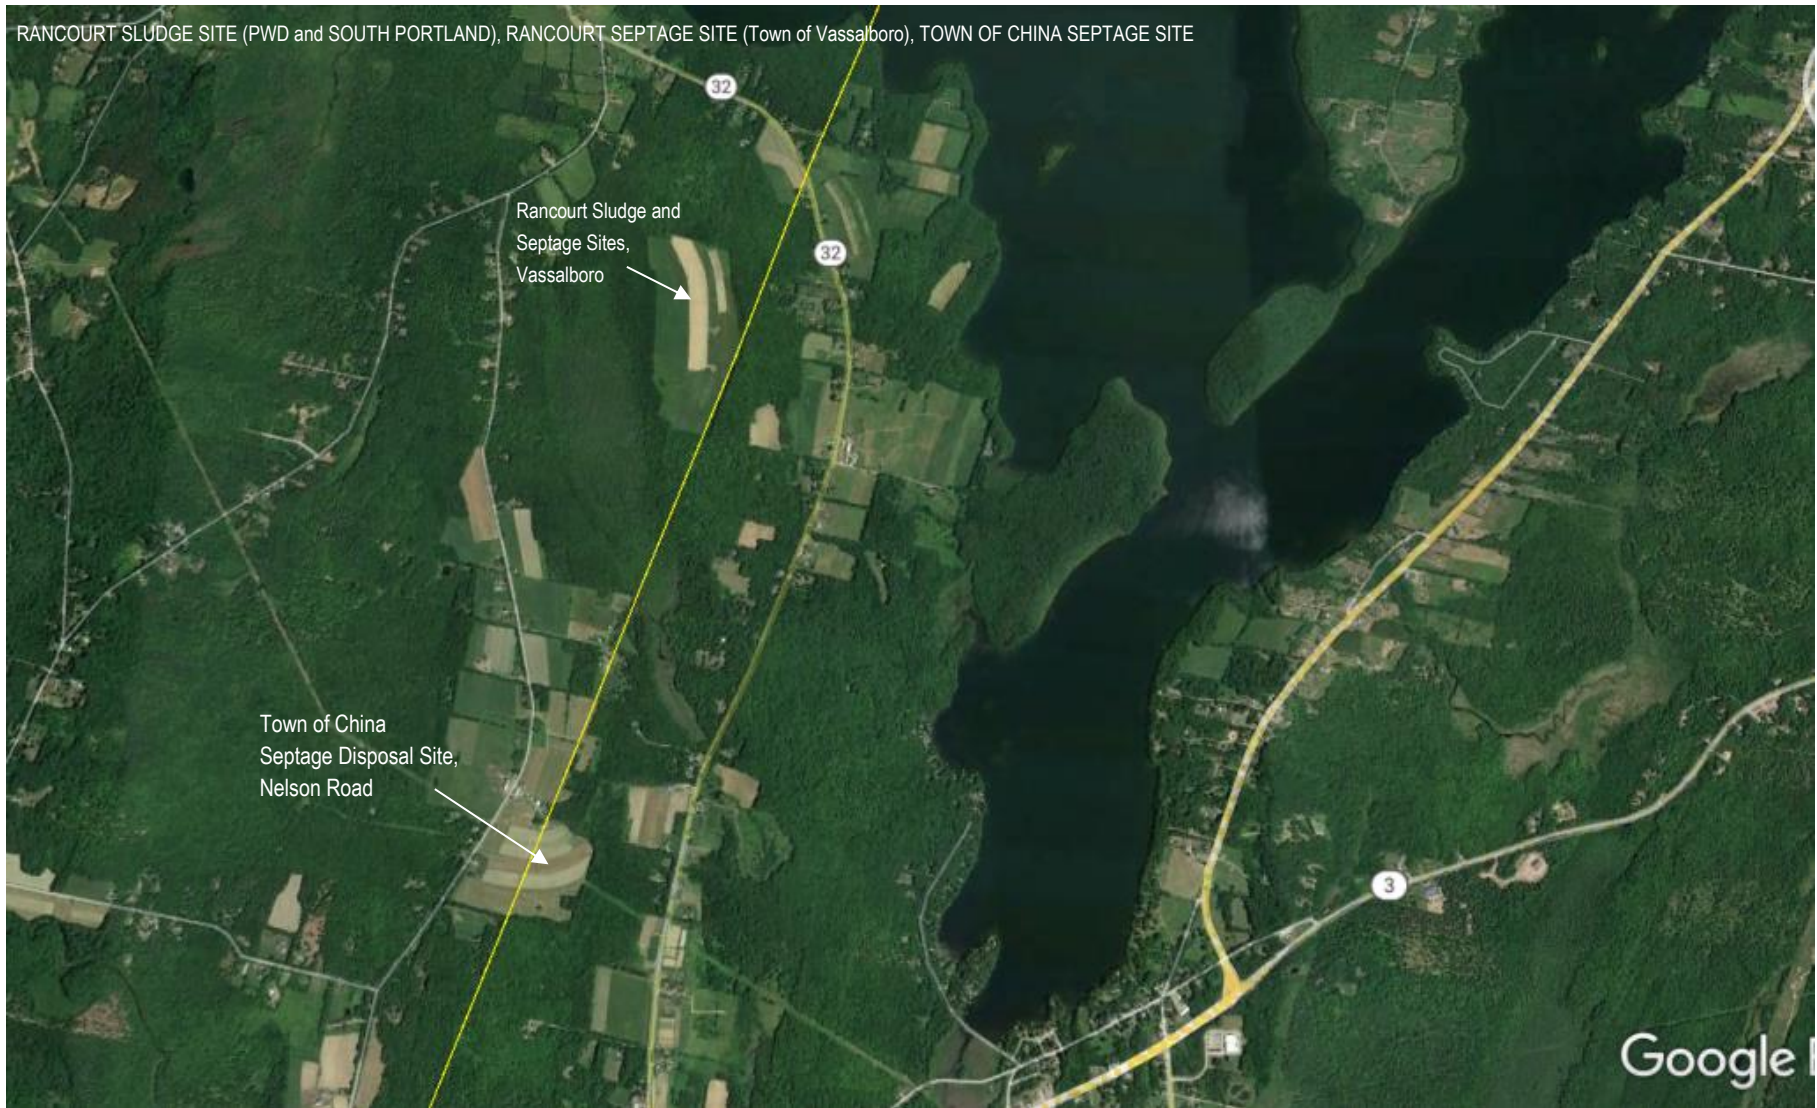

RANCOURT SLUDGE SITE (PWD and SOUTH PORTLAND), RANCOURT SEPTAGE SITE (Town of Vassalboro), TOWN OF CHINA SEPTAGE SITE

Rancourt Sludge and
Septage Sites,
Vassalboro

Town of China
Septage Disposal Site,
Nelson Road

Google